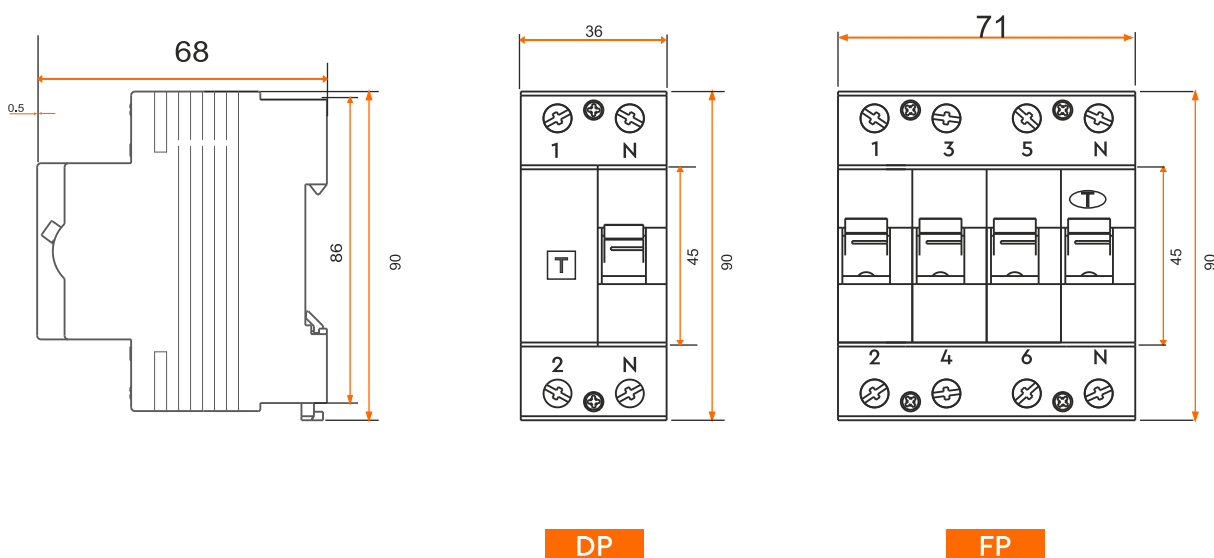

RCBO DIMENSIONS IN MM