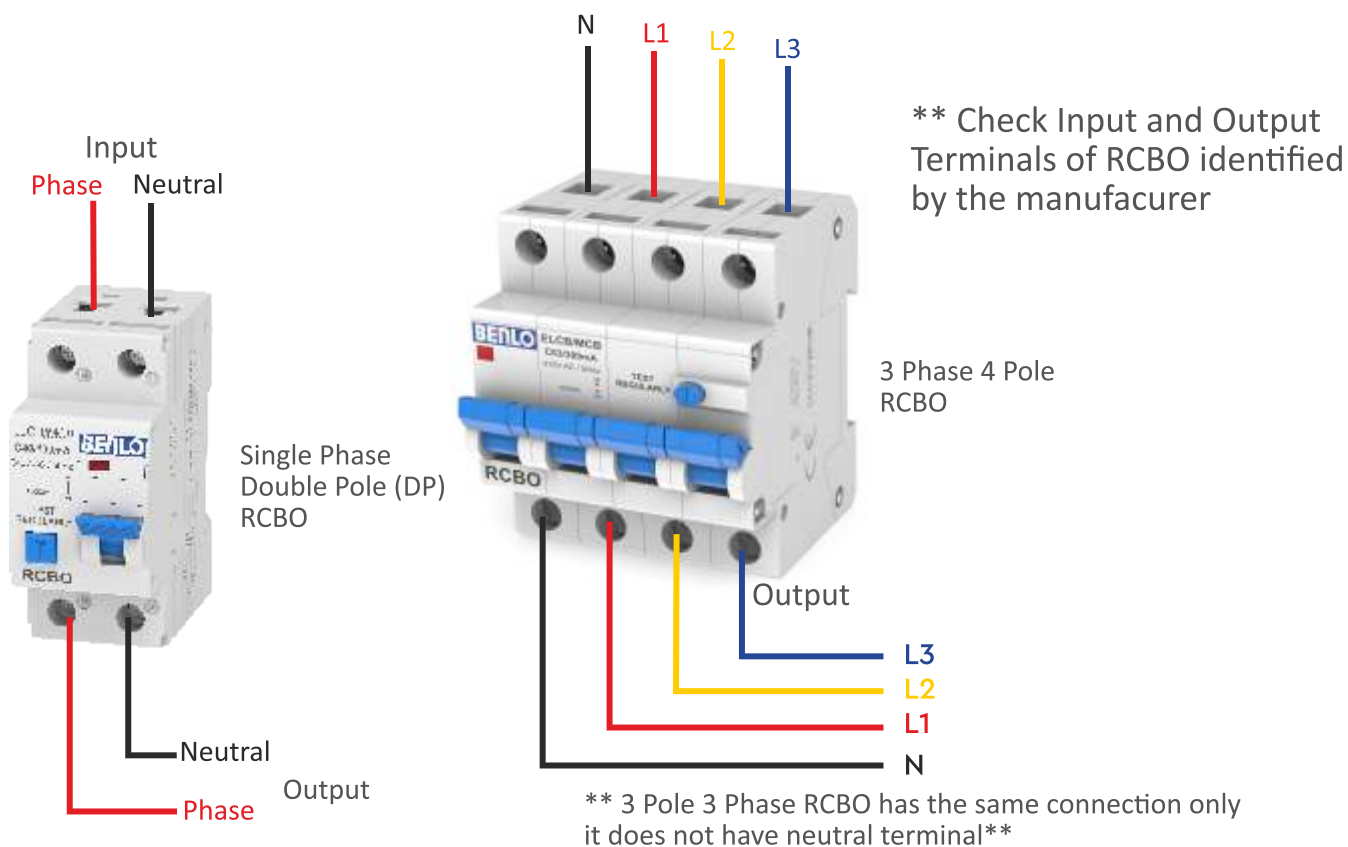

BENTEC

BENLO[®]

A PRODUCT OF **BENTEC** INDIA LTD.

IS / IEC 12640-2-2016

CM/L - 9600080615

ISO-9001-2015 COMPANY

RCBO

RESIDUAL CURRENT CIRCUIT BREAKER
WITH OVER CURRENT PROTECTION

HIGHLIGHTS OF RCBO

- Combination of ELCB & MCB (EL+MCB) offers 3-in-1 protection against, Short Circuit and earth leakage
- Saves human life from electric shock and protects buildings from fire.
- Quality assured by a test certificate provided with each EL + MCB
- Easy fault identification - both knobs come down for earth leakage tripping and only mcb knob comes down for overload tripping