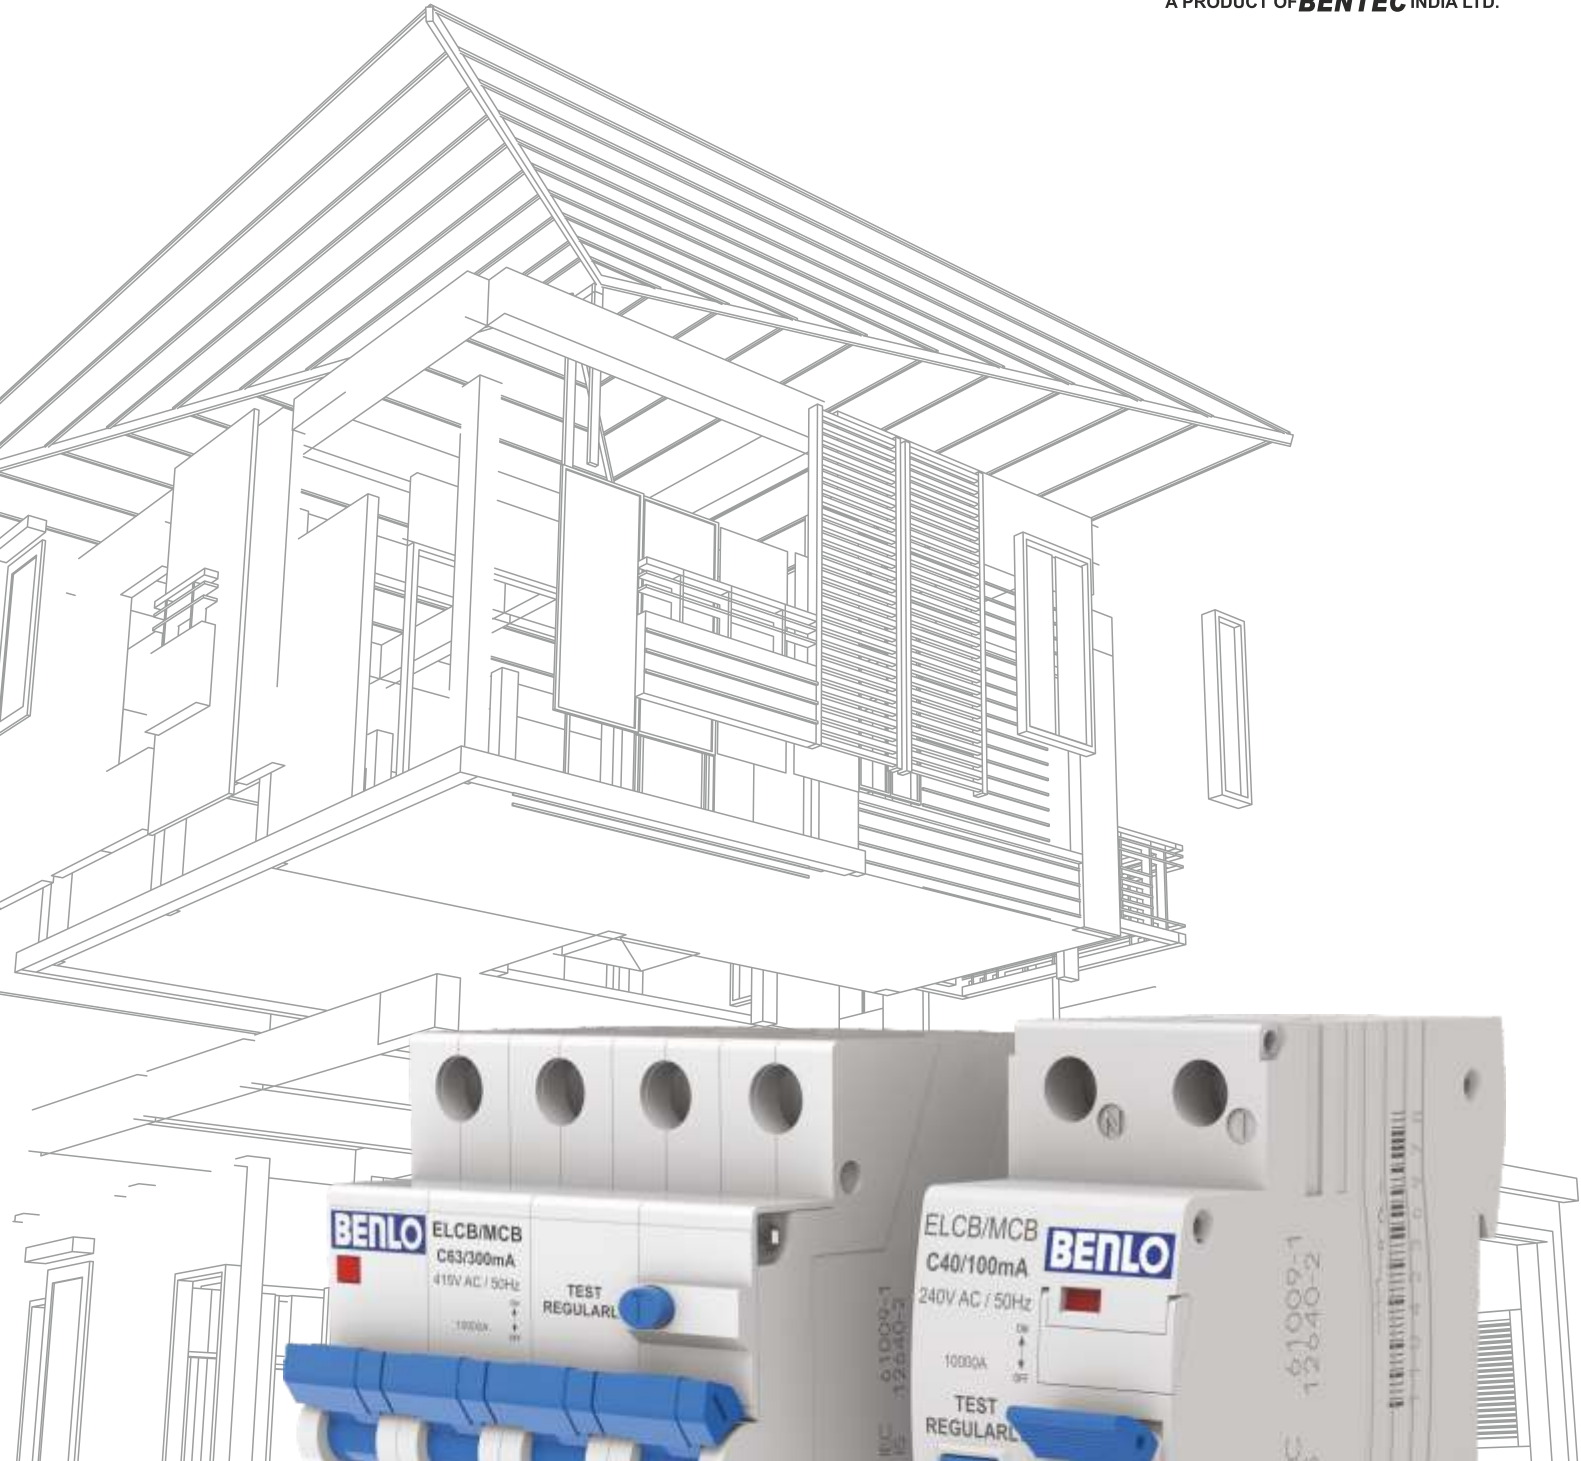

BENTEC

BENLO[®]

A PRODUCT OF **BENTEC** INDIA LTD.

IS / IEC 12640-2-2016

CM/L - 9600080615

ISO-9001-2015 COMPANY

RCBO

RESIDUAL CURRENT CIRCUIT BREAKER
WITH OVER CURRENT PROTECTION

HIGHLIGHTS OF RCBO

- Combination of ELCB & MCB (EL+MCB) offers 3-in-1 protection against, Short Circuit and earth leakage
- Saves human life from electric shock and protects buildings from fire.
- Quality assured by a test certificate provided with each EL + MCB
- Easy fault identification - both knobs come down for earth leakage tripping and only mcb knob comes down for overload tripping